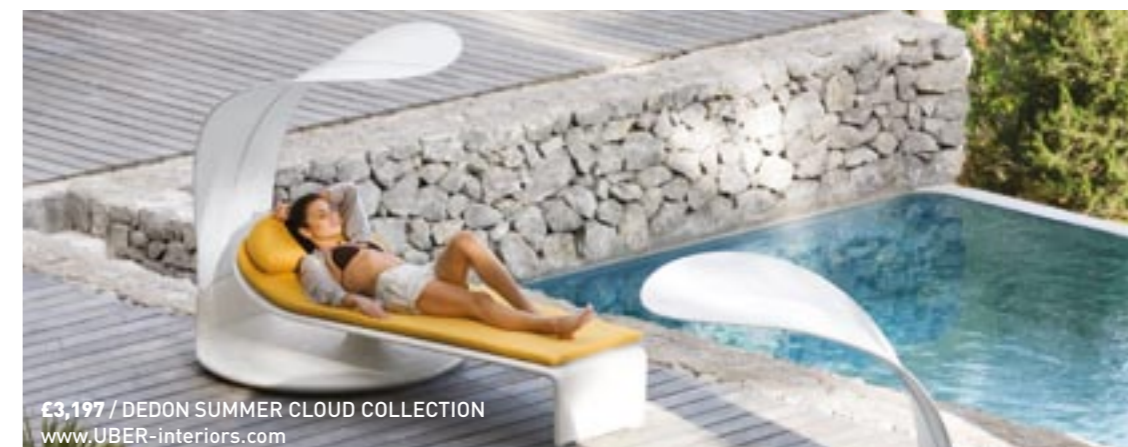

### DEDON SUMMER CLOUD COLLECTION

This classic sun lounger takes on a new, innovative face with the SUMMER CLOUD collection from DEDON. The built-in sunshade can be rotated to ensure comfort in the sun or shade. The beach chair combines the lounger and fabric top to form a functional and unique design object.